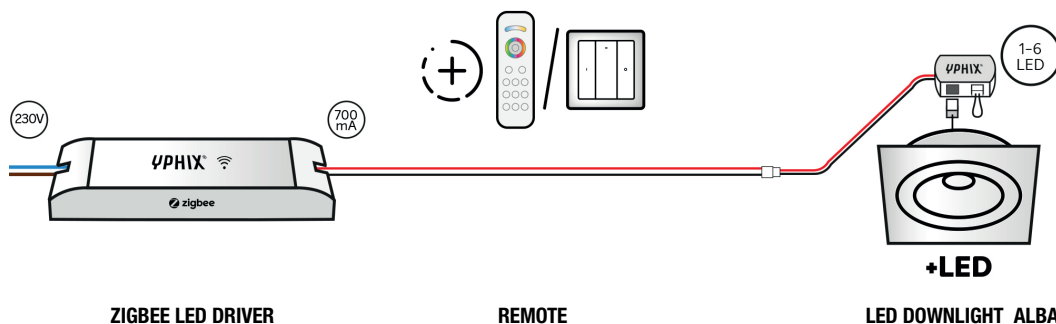

*OTHER OPTION

REMOTE	
1	Wireless wall control Zigbee 2 zones Art. no. 50208690
2	Wireless wall control Zigbee 4 zones Art. no. 50208691

REMOTE KINETIC	
1	Wireless wall control Zigbee 1 zone kinetic Art. no. 50208790
2	Wireless wall control Zigbee 2 zones kinetic Art. no. 50208791

REMOTE FRIENDS OF HUE	
1	Wireless wall control Friends of Hue kinetic Art. no. 50208795
2	Wireless wall control Friends of Hue Art. no. 50208697